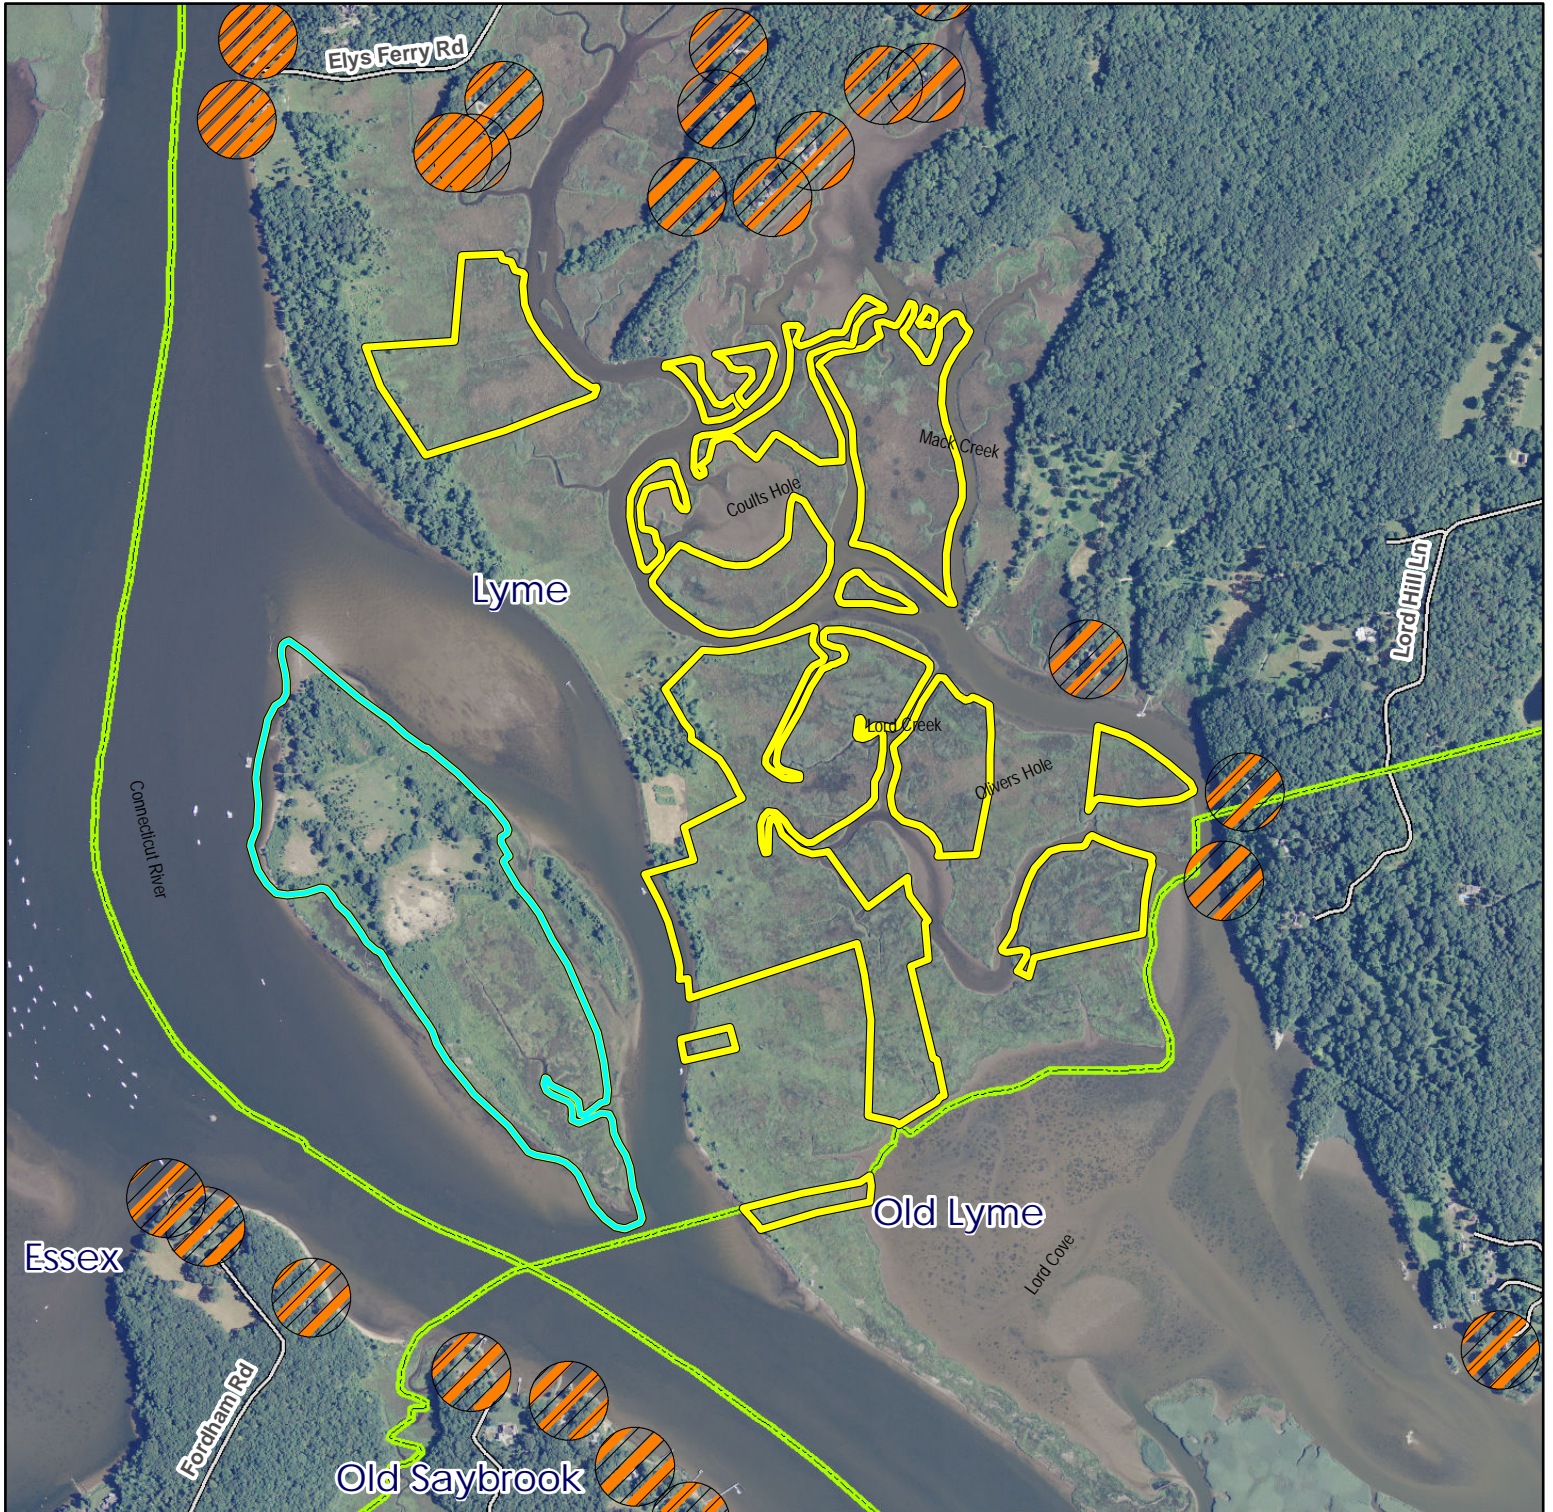

Lord's Cove

Location: Lyme; Lyme and Essex Quadrangles

Description: Lord's Cove 265 acres, Nott Island 82 acres.

Access: Access by boat only.

Note: This map depicts an approximation of property boundaries. Please obey all postings.

Symbols: Approximate Boundary-Lord's Cove Nott Island 250ft from Structure - No Waterfowl Hunting

Map#86 1/13/2014
2012 Ortho NAIP